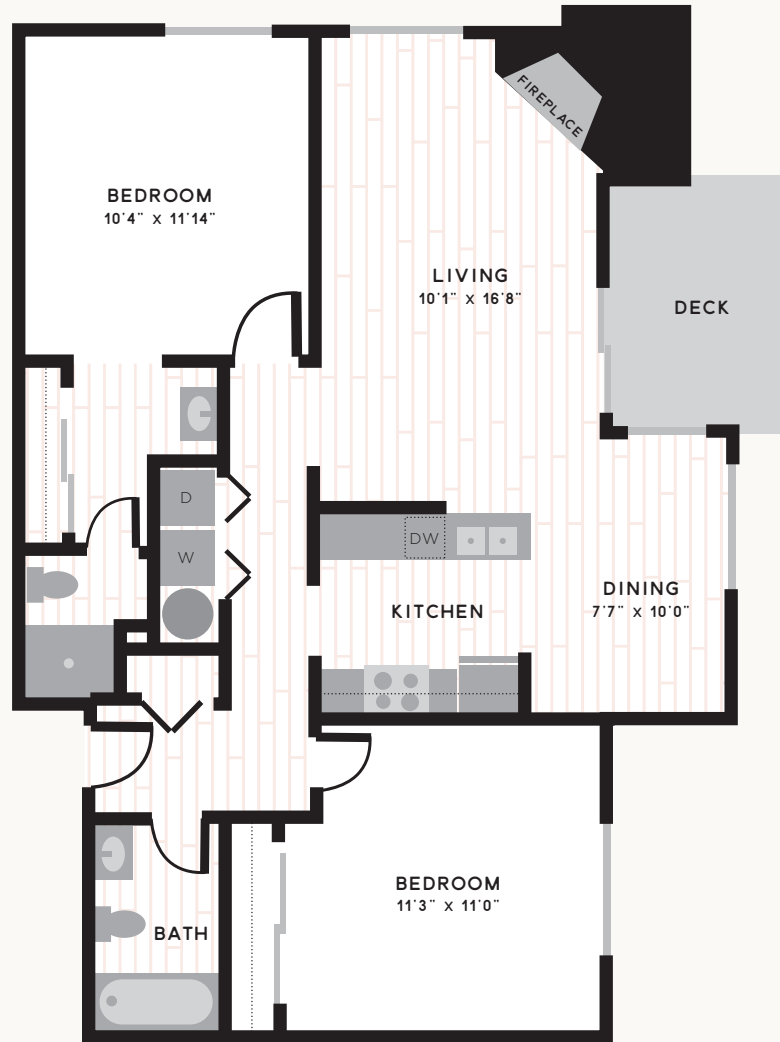

# THE EDEN

QUEEN ANNE HILL

## Taylor

2 BEDROOM | 2 BATHROOM | 1001 SF

Apartment Home: \_\_\_\_\_ Date: \_\_\_\_\_

Location Notes (View, Floor): \_\_\_\_\_

**RESERVE YOUR HOME TODAY!**

Note: Prices and specials are subject to change.