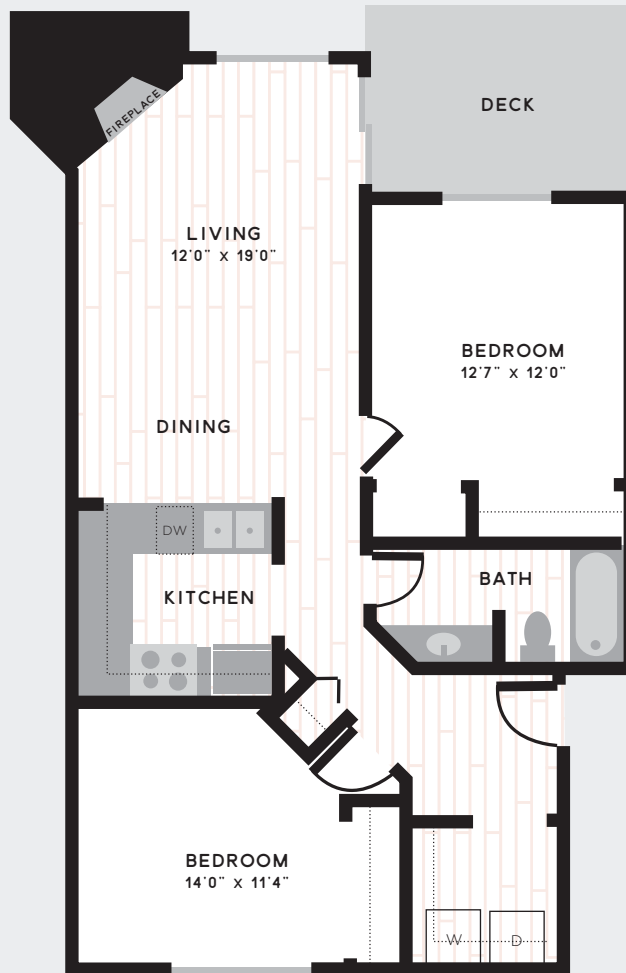

THE EDEN

QUEEN ANNE HILL

McGraw

2 BEDROOM | 1 BATHROOM | 900 SF

Apartment Home: _____ Date: _____

Location Notes (View, Floor): _____

RESERVE YOUR HOME TODAY!

Note: Prices and specials are subject to change.