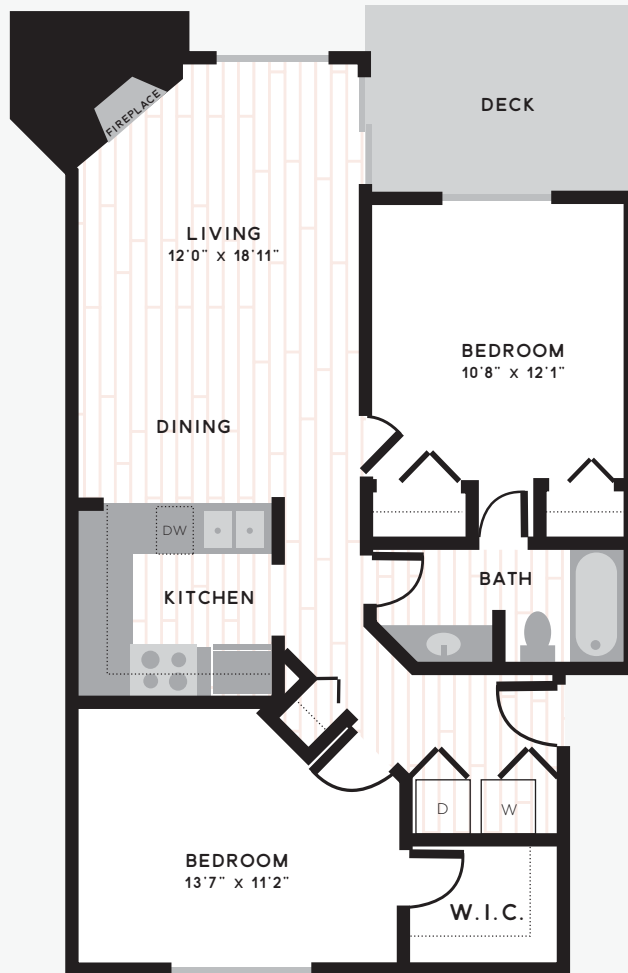

THE EDEN

QUEEN ANNE HILL

Galer

2 BEDROOM | 1 BATHROOM | 861 SF

Apartment Home: _____ Date: _____

Location Notes (View, Floor): _____

RESERVE YOUR HOME TODAY!

Note: Prices and specials are subject to change.

602 Galer Street | Seattle, WA 98109 | 855.230.1437 | EdenApartmentsQueenAnne.com

All floorplans are artist's conceptions and are not necessarily to scale.