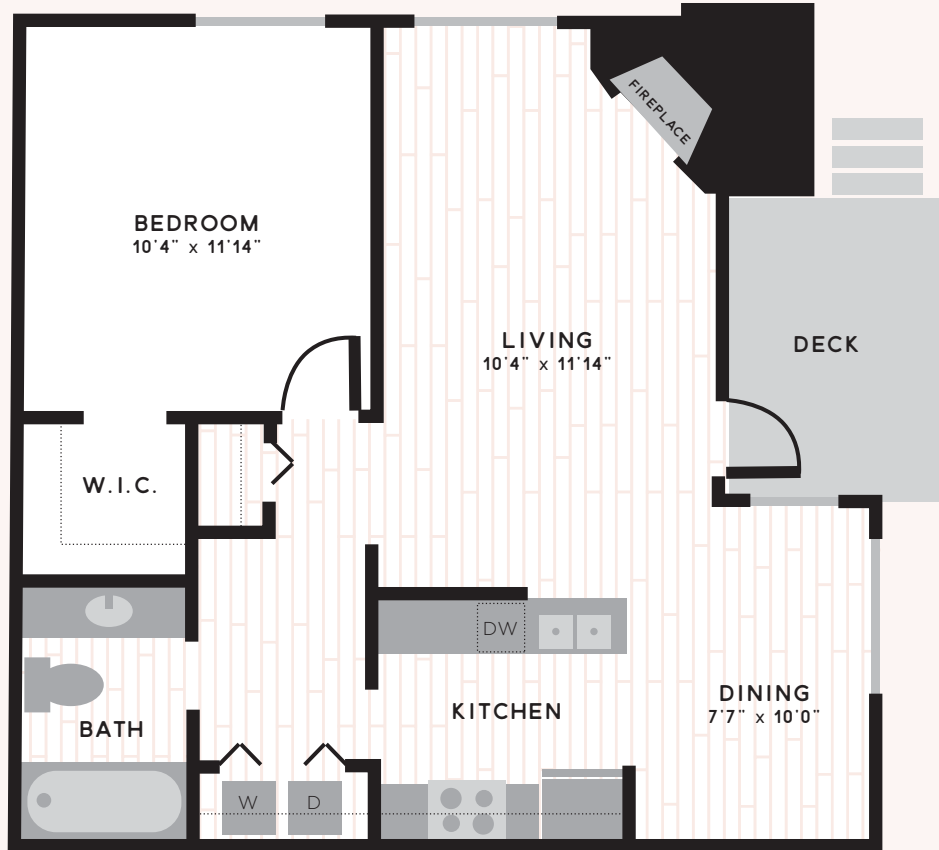

THE EDEN

QUEEN ANNE HILL

Nob Hill

1 BEDROOM | 1 BATHROOM | 726 SF

Apartment Home: _____ Date: _____

Location Notes (View, Floor): _____

RESERVE YOUR HOME TODAY!

Note: Prices and specials are subject to change.

602 Galer Street | Seattle, WA 98109 | 855.230.1437 | EdenApartmentsQueenAnne.com

All floorplans are artist's conceptions and are not necessarily to scale.