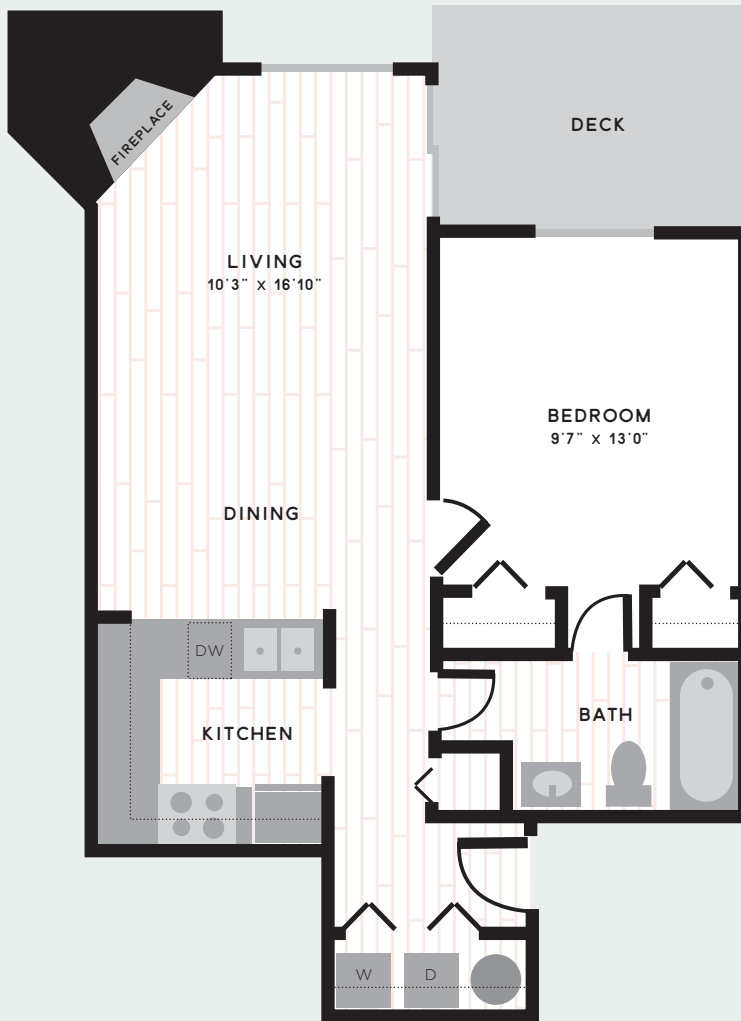

THE EDEN

QUEEN ANNE HILL

Blaine

1 BEDROOM | 1 BATHROOM | 648 SF

Apartment Home: _____ Date: _____

Location Notes (View, Floor): _____

RESERVE YOUR HOME TODAY!

Note: Prices and specials are subject to change.

602 Galer Street | Seattle, WA 98109 | 855.230.1437 | EdenApartmentsQueenAnne.com

All floorplans are artist's conceptions and are not necessarily to scale.